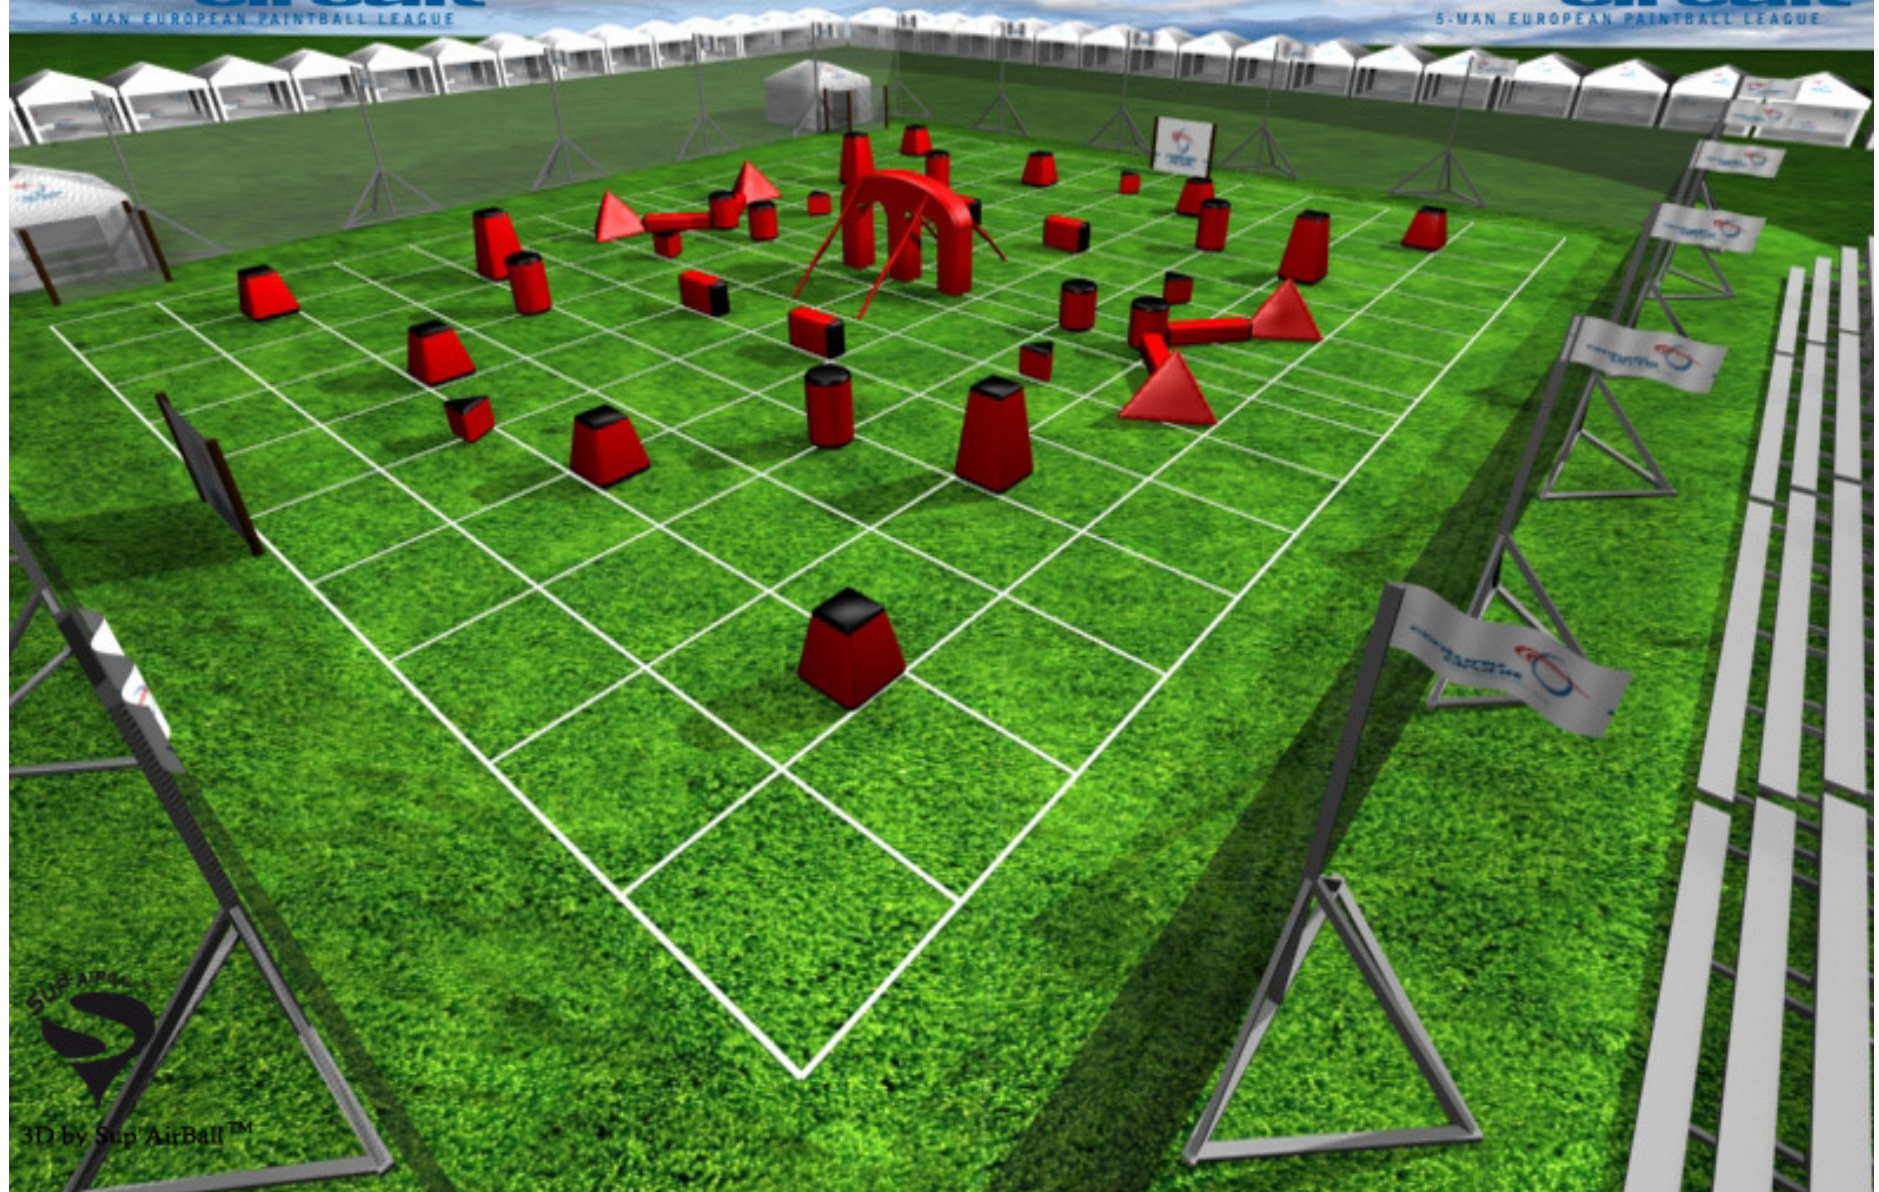

**centurio
circuit**
5-MAN EUROPEAN PAINTBALL LEAGUE

2008 Centurio Circuit

Riga - August 23-24

**centurio
circuit**
5-MAN EUROPEAN PAINTBALL LEAGUE

503 APG
3D By Sup' AirBall™

2008 Centurio Circuit

Riga - August 23-24

C = Cylinder - MC = Medium Cylinder - T = Temple - MT = Maya Temple
 MD = Medium Dorito - CK = Cake - GB = Giant Beam - B = Brick

Remaining Bunker(s) : 1 GB