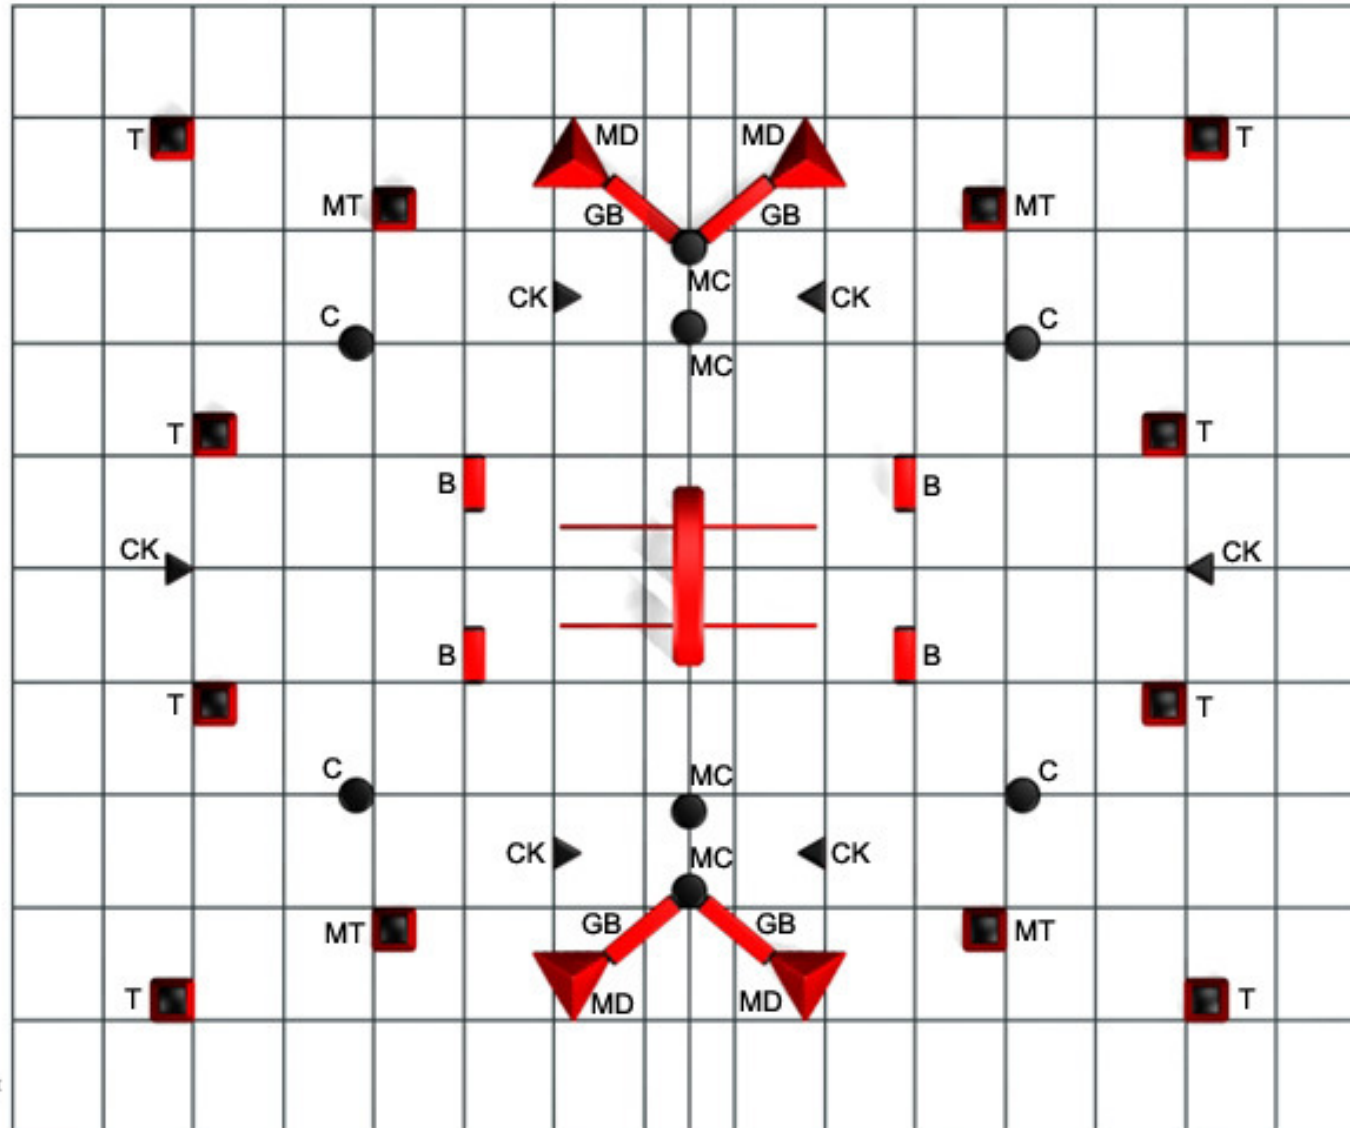

**centurio
circuit**
5-MAN EUROPEAN PAINTBALL LEAGUE

2008 Centurio Circuit

Riga - August 23-24

**centurio
circuit**
5-MAN EUROPEAN PAINTBALL LEAGUE

503 APG
3D By Sup' AirBall™

2008 Centurio Circuit

Riga - August 23-24

C = Cylinder - MC = Medium Cylinder - T = Temple - MT = Maya Temple
 MD = Medium Dorito - CK = Cake - GB = Giant Beam - B = Brick

Remaining Bunker(s) : 1 GB